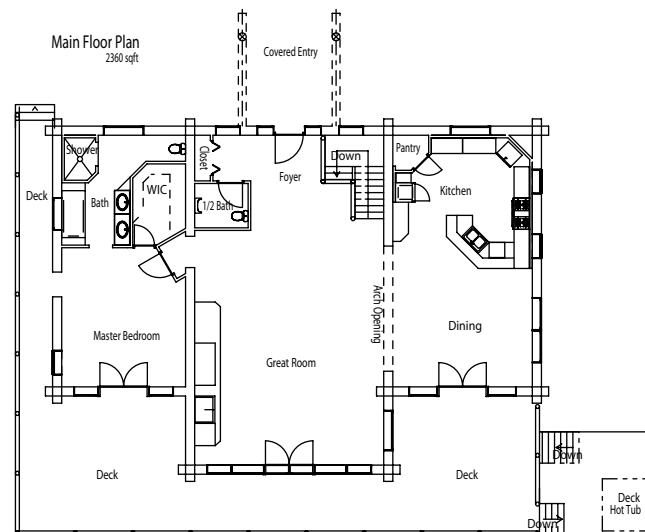

North Fork

Square Footage:

Lower Level: 2360 square feet

Main Level: 2360 square feet

Total: 4720 square feet

(with finished lower level)

You can imagine the stream gurgling. It's calling you to come out and listen. This Caribou design is one of the most popular styles. With windows that make you feel like you're already outside, this new log home will let you enjoy the view. It draws you to the outdoor life you've worked so hard to enjoy. The circular windows in the gables give a great change of pace and carry through to the circle-tops in the dormers. Large open spaces and a soaring ceiling give you all the space you need to entertain family and friends in your comfortable little piece of wilderness.

Options:

Add an exterior spiral staircase off the front of the deck for easy access to the lower level. Why not add an outdoor fireplace? You're going to be outside anyway.

Suggested Lower Level Floor Plan